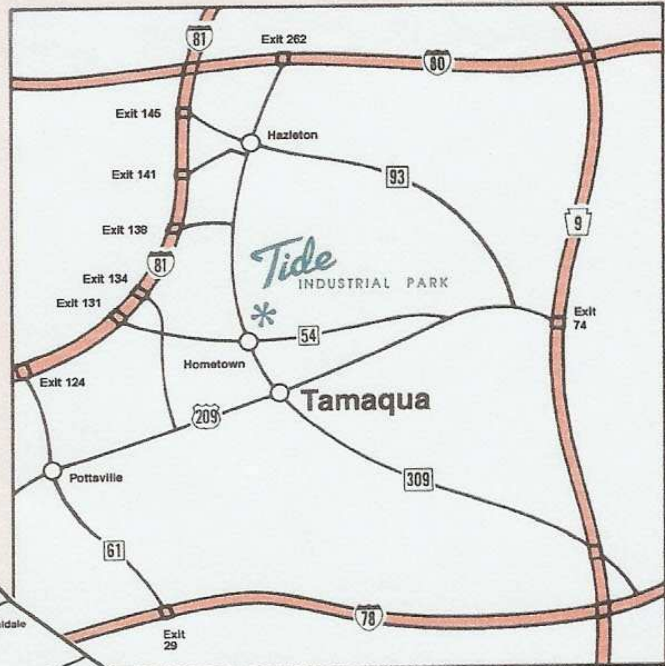

Location

Located in Eastern Schuylkill County, TIDE Industrial Park is surrounded by Interstates 78, 81, 80 and the PA. Turnpike.

The region itself is at the center of the world's most lucrative trade zone - the U.S. Northeast.

Schuylkill County